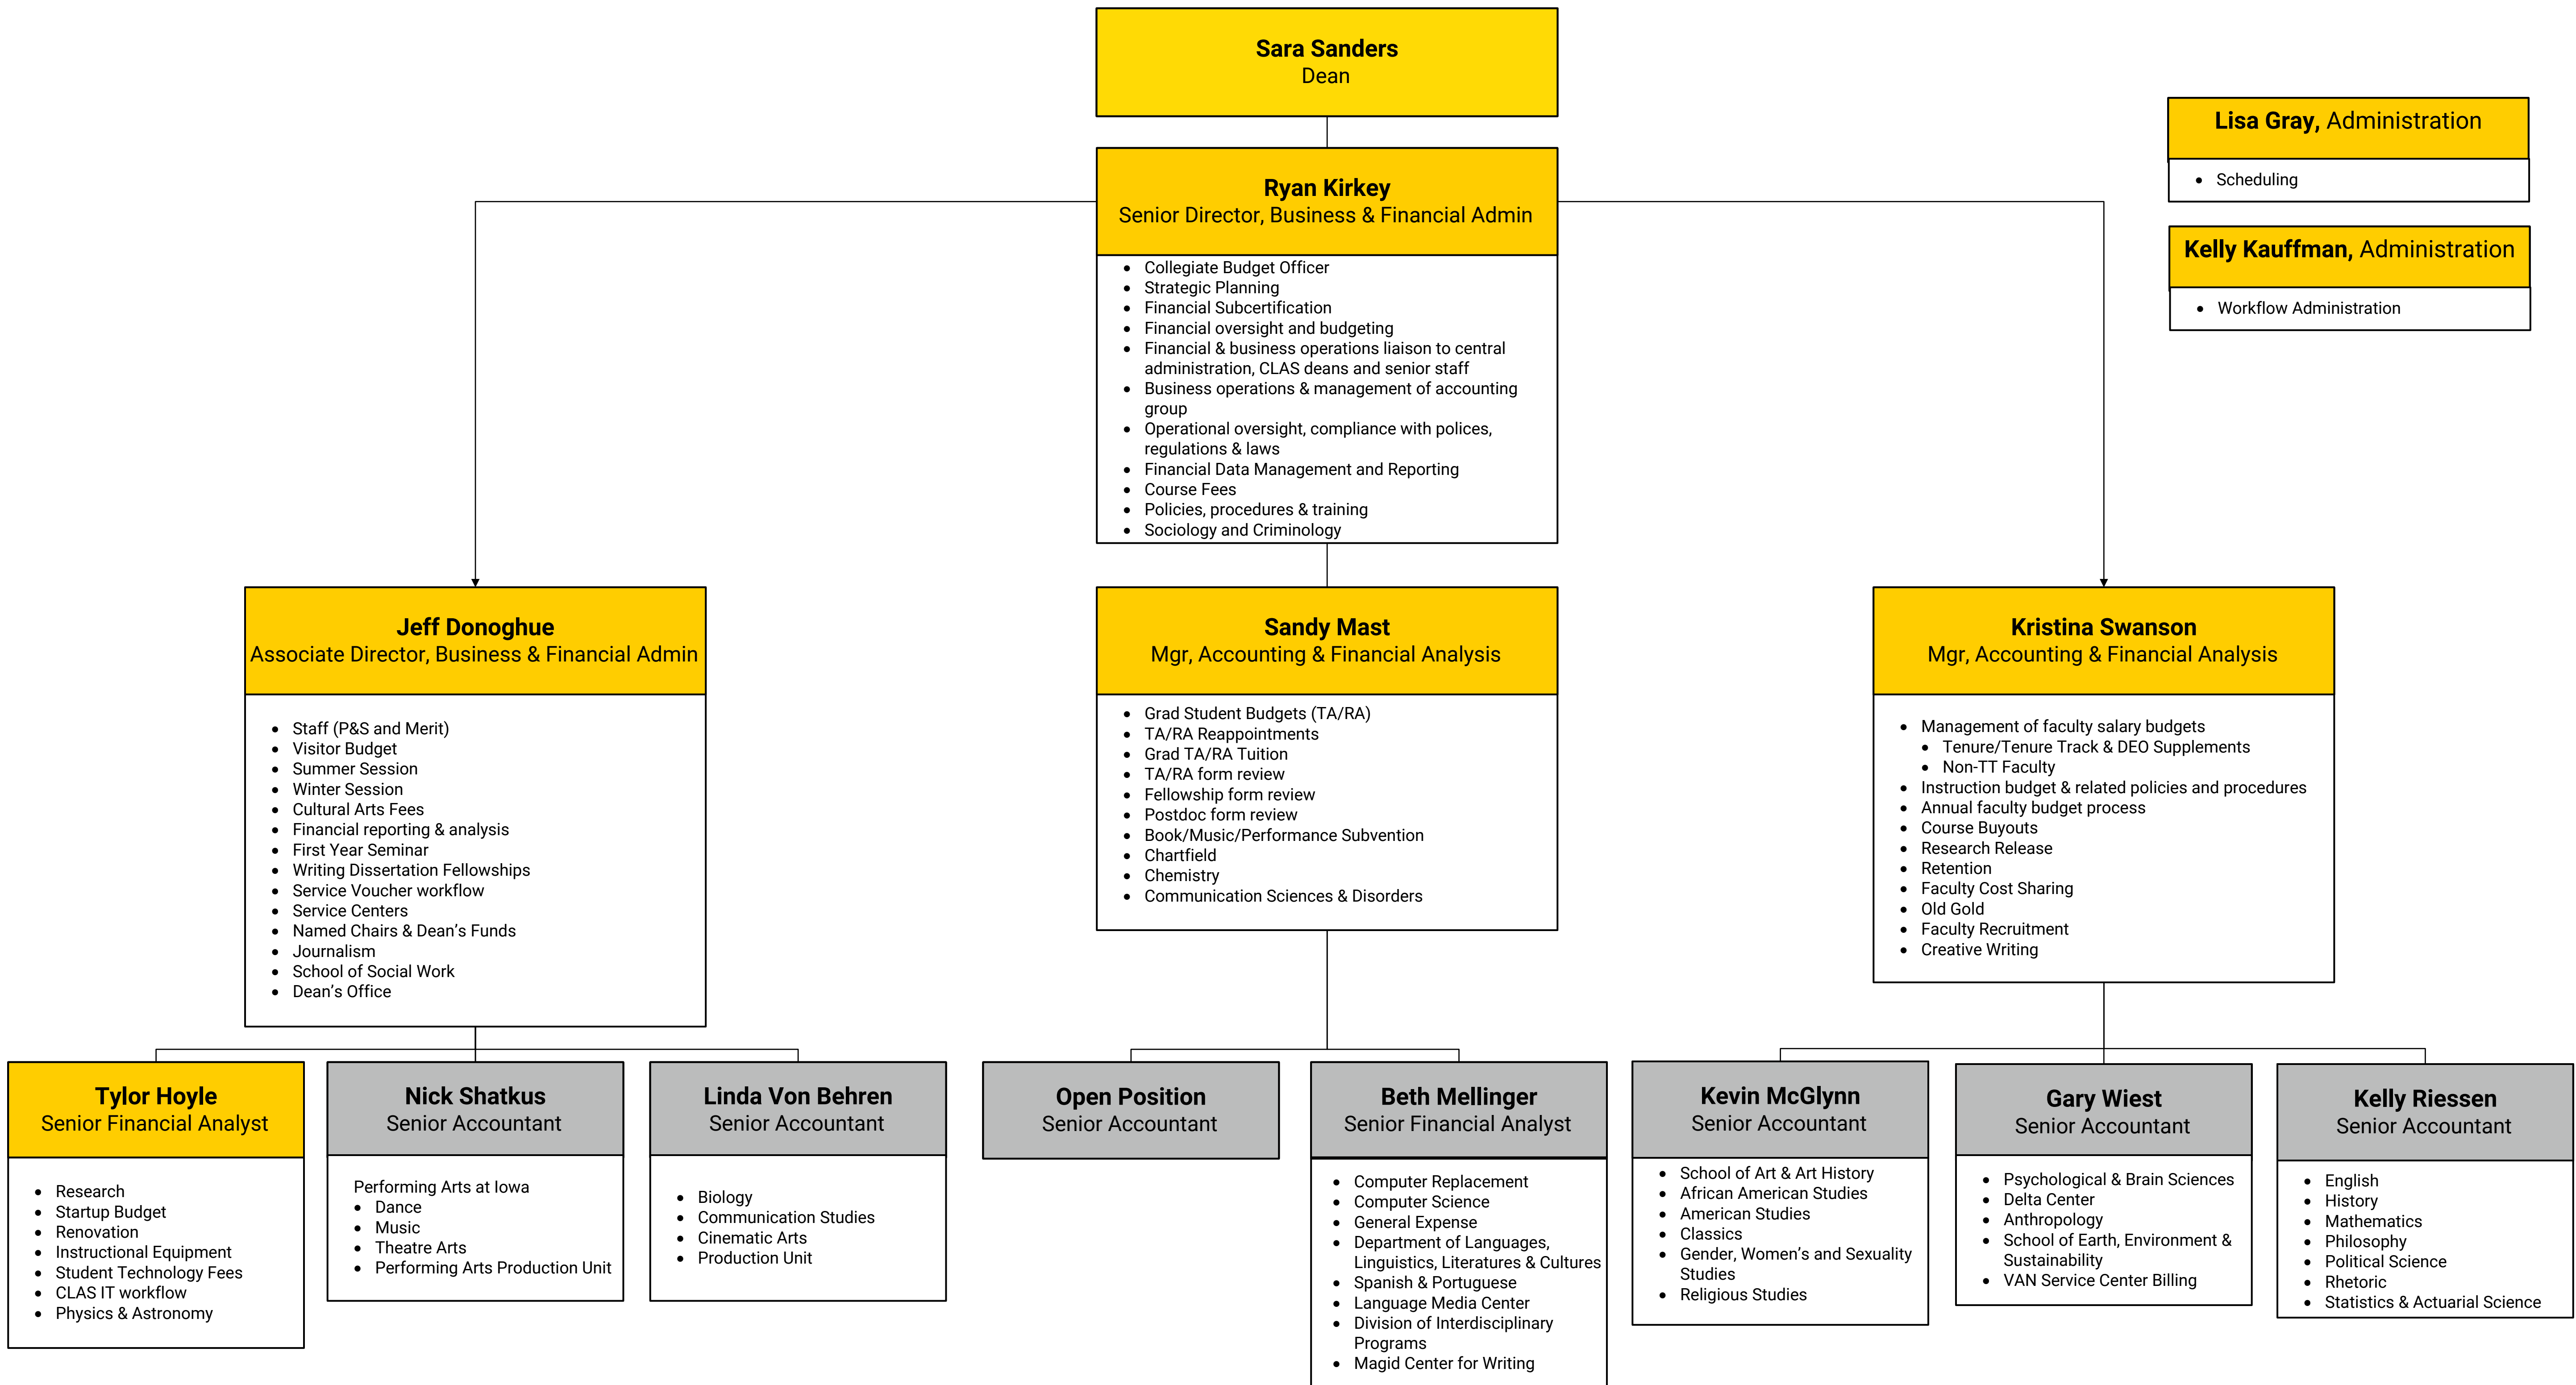

College of Liberal Arts & Sciences

Finance & Business Operations Staff

NOTE: Staff members in gray report to the Dean's Office, but are located in specific departments within CLAS.